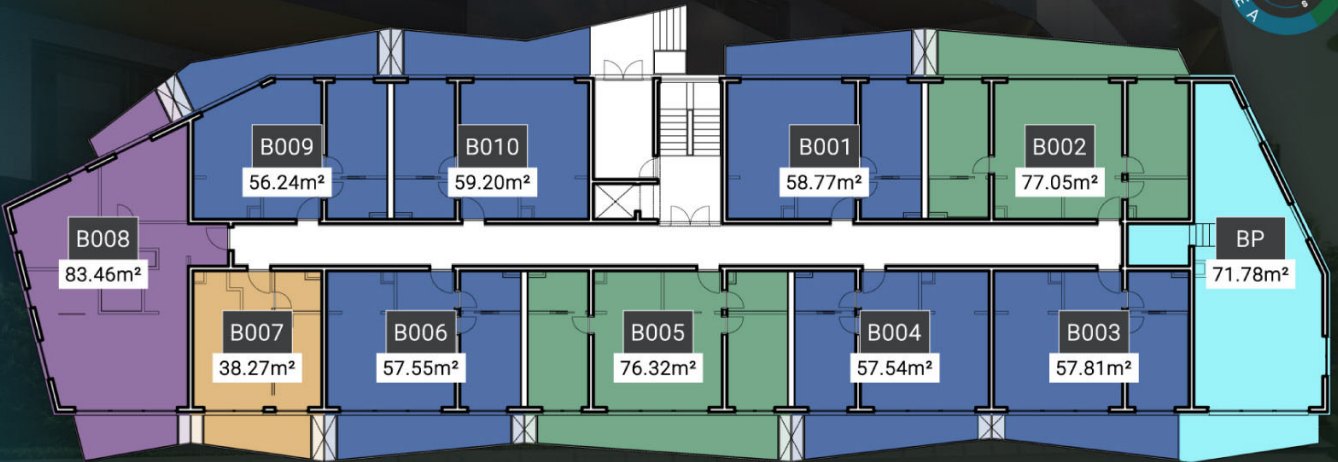

B Building - Ground Floor

- **APOLLO** 38-40 m²
- **POSEIDON** 52-60 m²
- **IRIS** 72-78 m²
- **PANDORA** 82-100 m²
- **ZEUS** 108-134 m²
- **BUSINESS PREMISE** 71.78 m²

GR GOLDY REALTY
RULE OF ELEGANCE