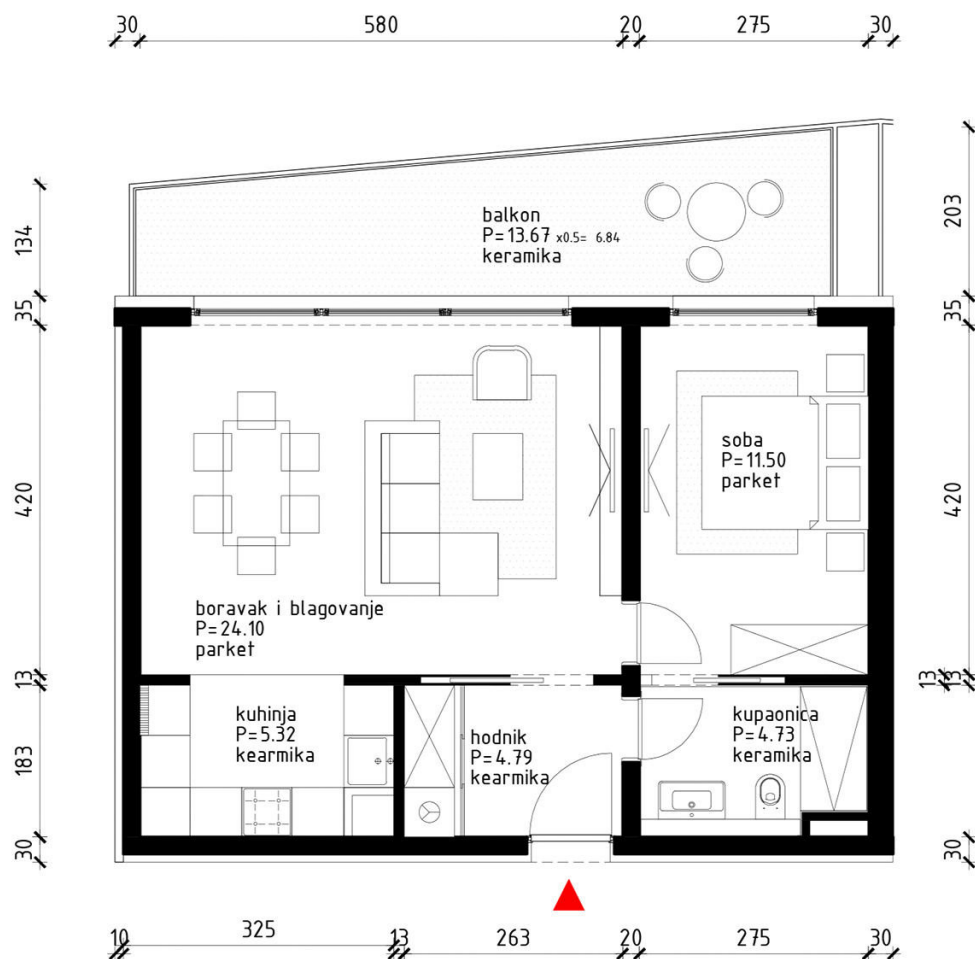

B001

PRIZEMLJE

br.	prostorija	površina	kf	površina
01	ULAZNI HODNIK	4.79	1	4.79 m²
02	KUPAONICA	4.73	1	4.73 m²
03	KUHINJA	5.32	1	5.32 m²
04	BORAVAK	24.10	1	24.10 m²
05	SOBA	11.50	1	11.50 m²
06	BALKON	13.67	0.5	6.84 m²
	STAN	64.11		57.28 m²
07	SP 01	2.97	0.5	1.49
	UKUPNO	67.08		58.77 m²