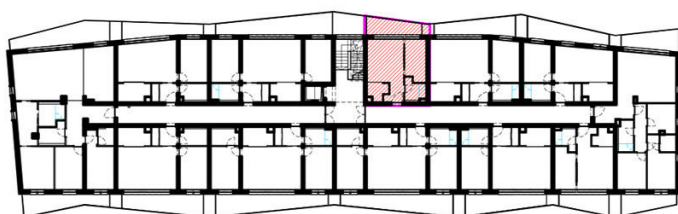

C301

3. KAT

br.	prostorija	površina	kf	površina
01	ULAZNI HODNIK	2.98	1	2.98 m²
02	KUPAONICA	3.86	1	3.86 m²
03	KUHINJA	3.18	1	3.18 m²
04	BORAVAK	14.91	1	14.91 m²
05	SOBA	8.43	1	8.43 m²
06	BALKON	7.52	0.5	3.76 m²
	STAN	40.88		37.12 m²
07	SP	36	2.61	1.30 m²
	UKUPNO	43.49		38.42 m²