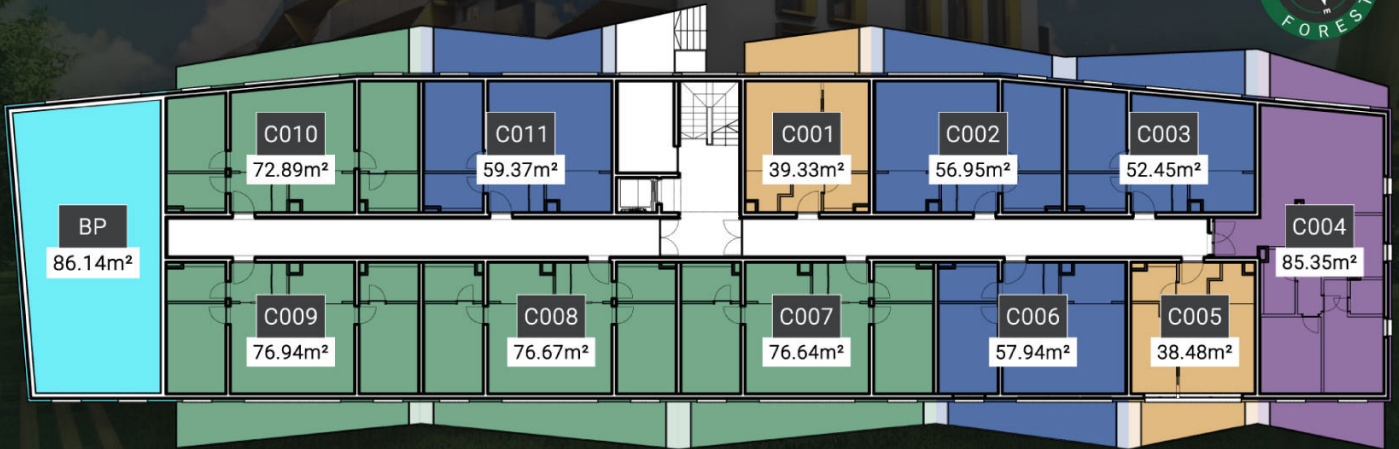

C Building - Ground Floor

 APOLLO 38-40 m²	 POSEIDON 52-60 m²	 IRIS 72-78 m²	 PANDORA 82-100 m²	 ZEUS 108-134 m²	 BUSINESS PREMISE 86.14 m² (170.88 m² - 2 floors)

GR GOLDY REALTY
RULE OF ELEGANCE